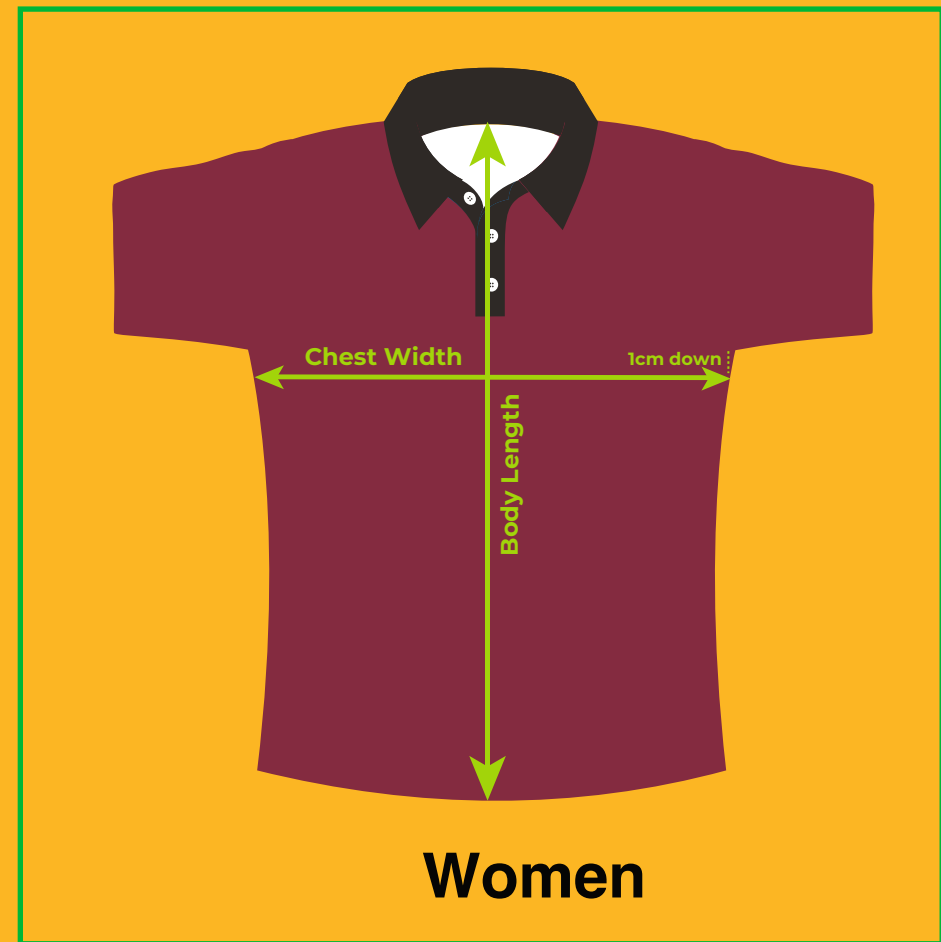

**Watch how to measure and use this chart video:**

**A**

Please hold the tape measure 1 cm below the armhole stitch line

**B**

Please Hold the tape along the neck size label stitching line

## Kid's Men's / Unisex polo size chart

Size (cm)	4c	6c	8c	10c	12c	14c	16c	XS	S	M	L	XL	2XL	3XL	4XL	5XL	6XL	7XL	8XL
A Chest Width	34	36	38	40	42	44	46	48	52	54	57	60	62	65	68	70	72	74	76
B Body Length	46	50	54	57	60	63	66	68	70	72	74	76	77	78	79	80	81	82	83

**NB: Some of our sizing polo's size label showing K12,K14 or Just 12,14 like that and our chart showing 12C, 14C etc. Here K and C defines Kid & Child. In fact they are all same size irrespective of the letter. So if you put K12, 12C or even 12 all are fine/acceptable and same size.**

## Adult Women's polo Size Chart

Size (cm)	W6	W8	W10	W12	W14	W16	W18	W20	W22	W24	W26	W28	W30	W32	W34
A Chest Width	42	44	47	49	52	54	57	59	62	64	67	69	72	74	77
B Body Length	63	64	65	66	66	67	69	72	73	74	75	76	76	77	77